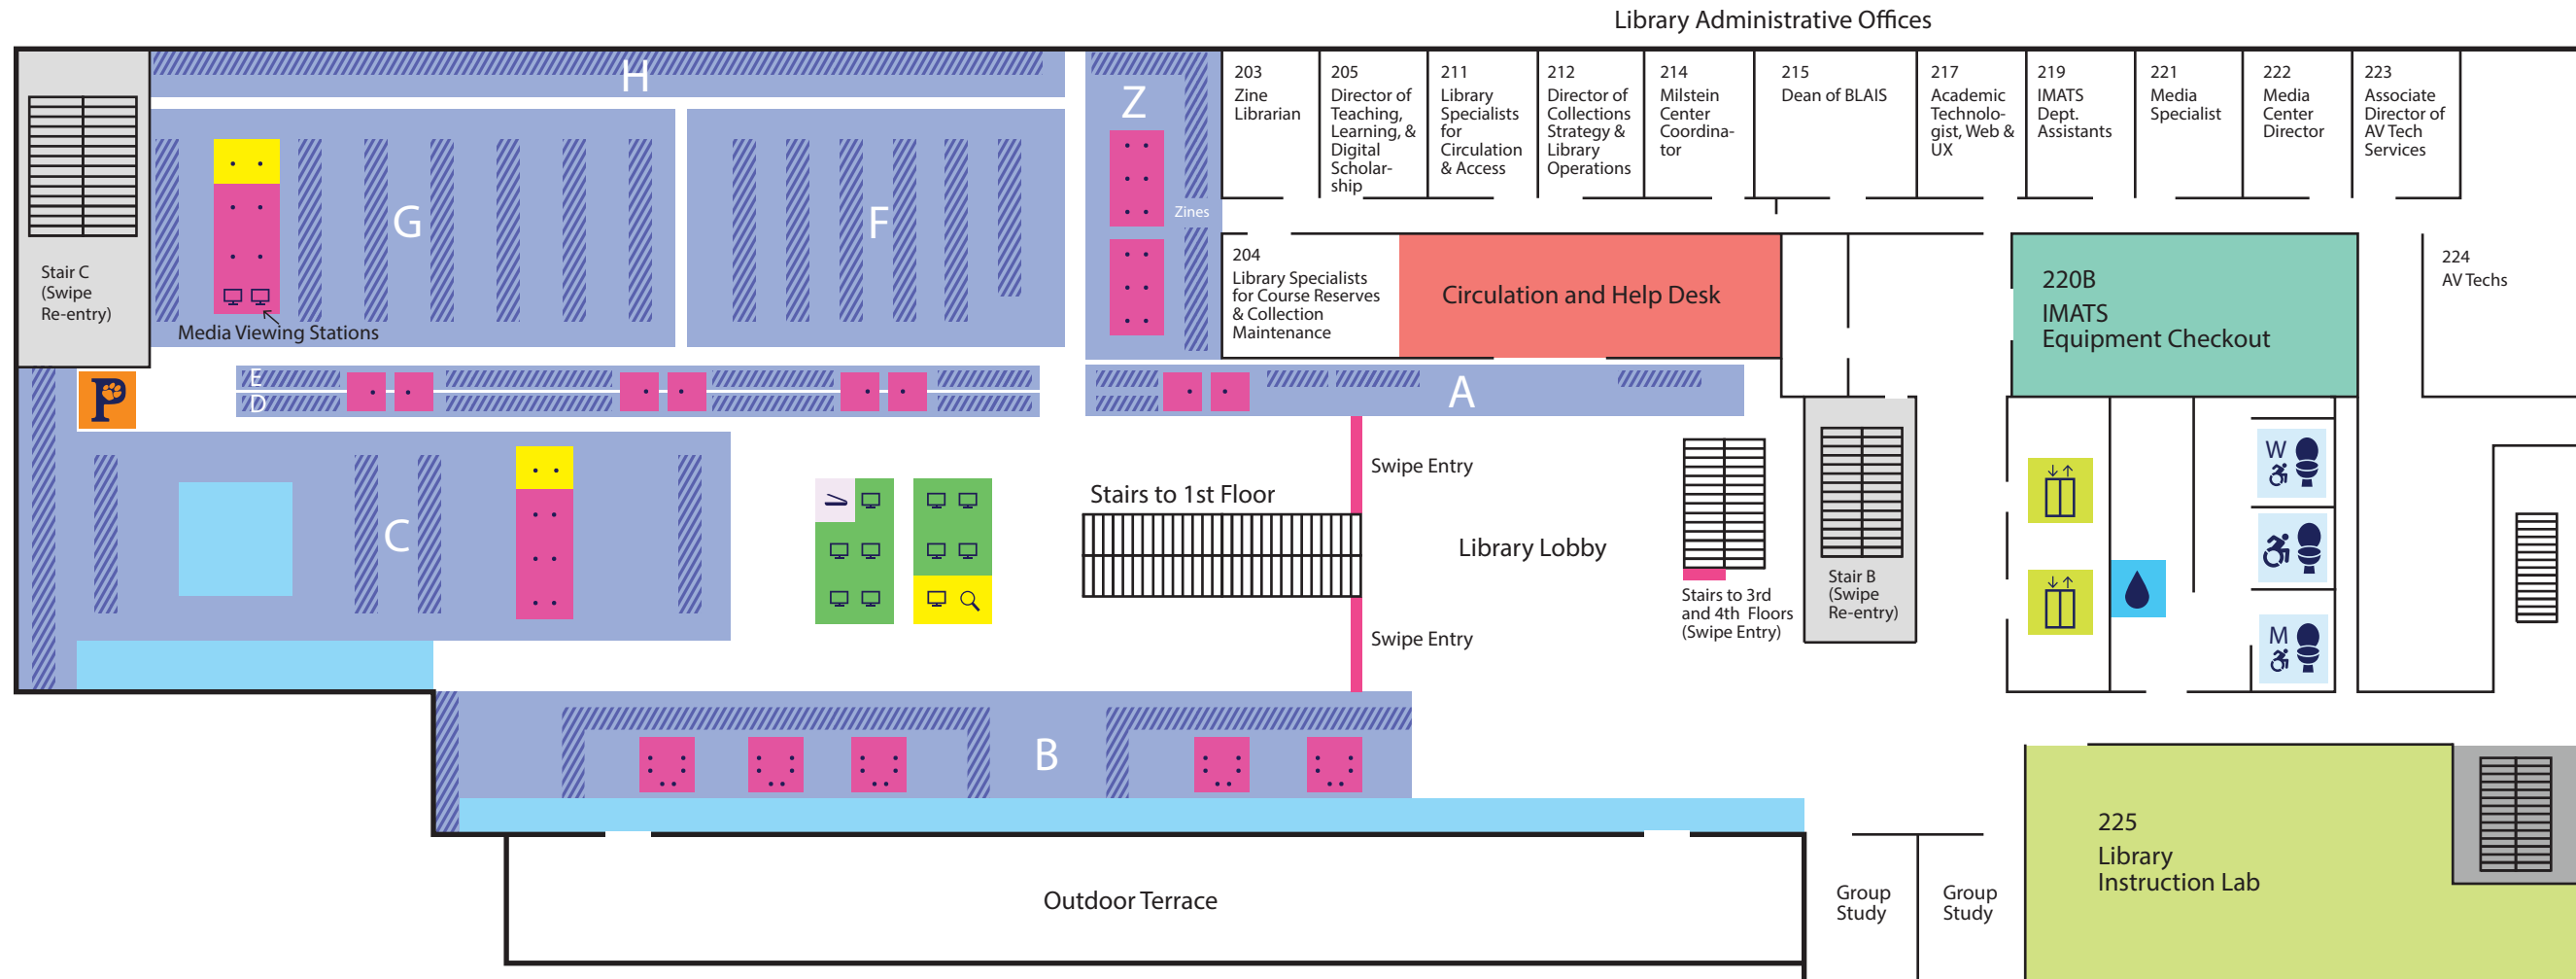

2nd Floor

Books and other media	PawPrint Station	Gender Inclusive Bathroom
Computer	Scanner	Women's Bathroom
Elevator	Tables and carrels	Men's Bathroom
Lookup Station	Tables and carrels, adjustable height	
Open Seating	Water