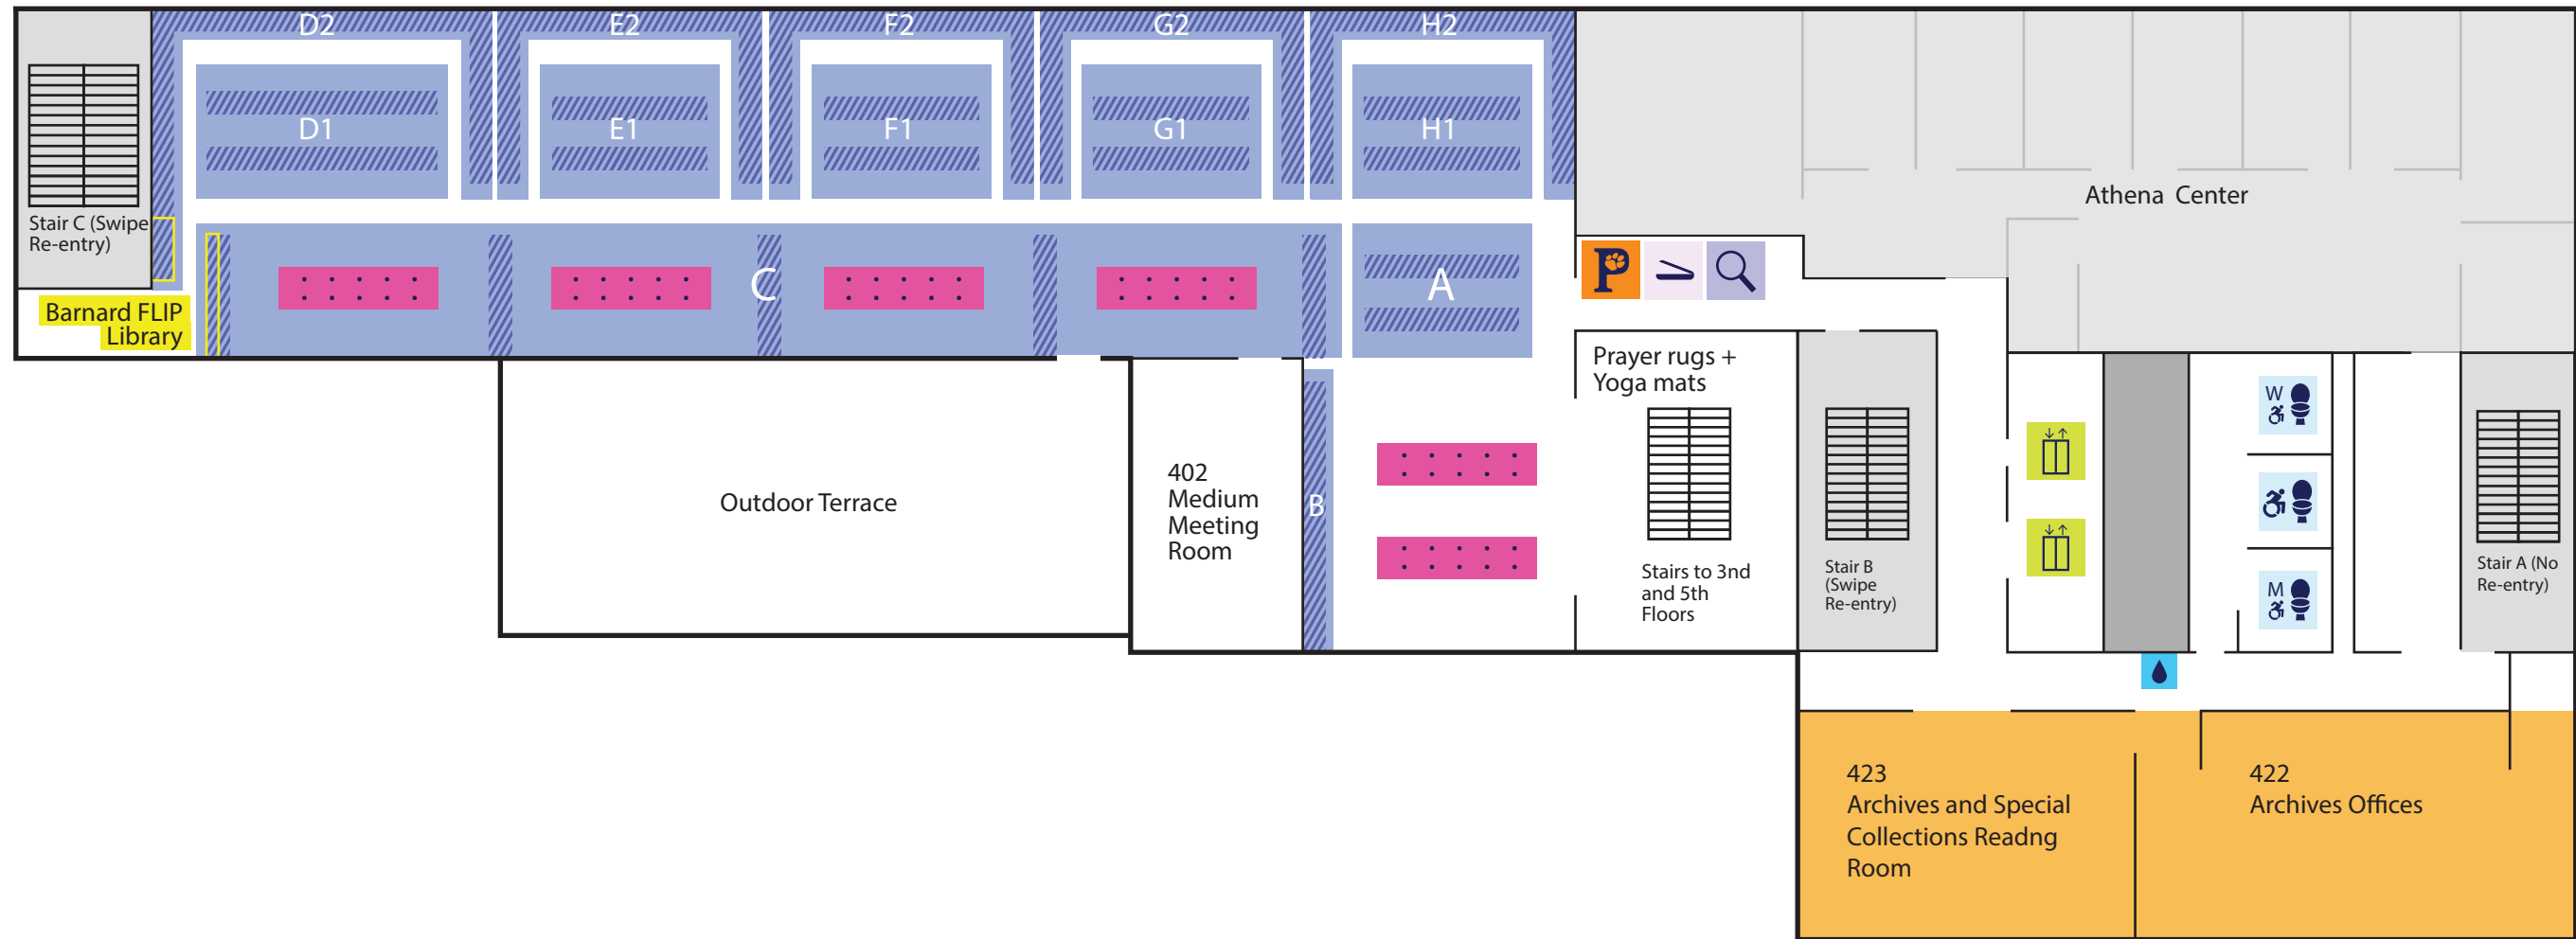

4th Floor

Books and other media	PawPrint Station	Gender Inclusive Bathroom
Computer	Scanner	Women's Bathroom
Elevator	Tables and carrels	Men's Bathroom
Lookup Station	Tables and carrels, adjustable height	
Open Seating	Water