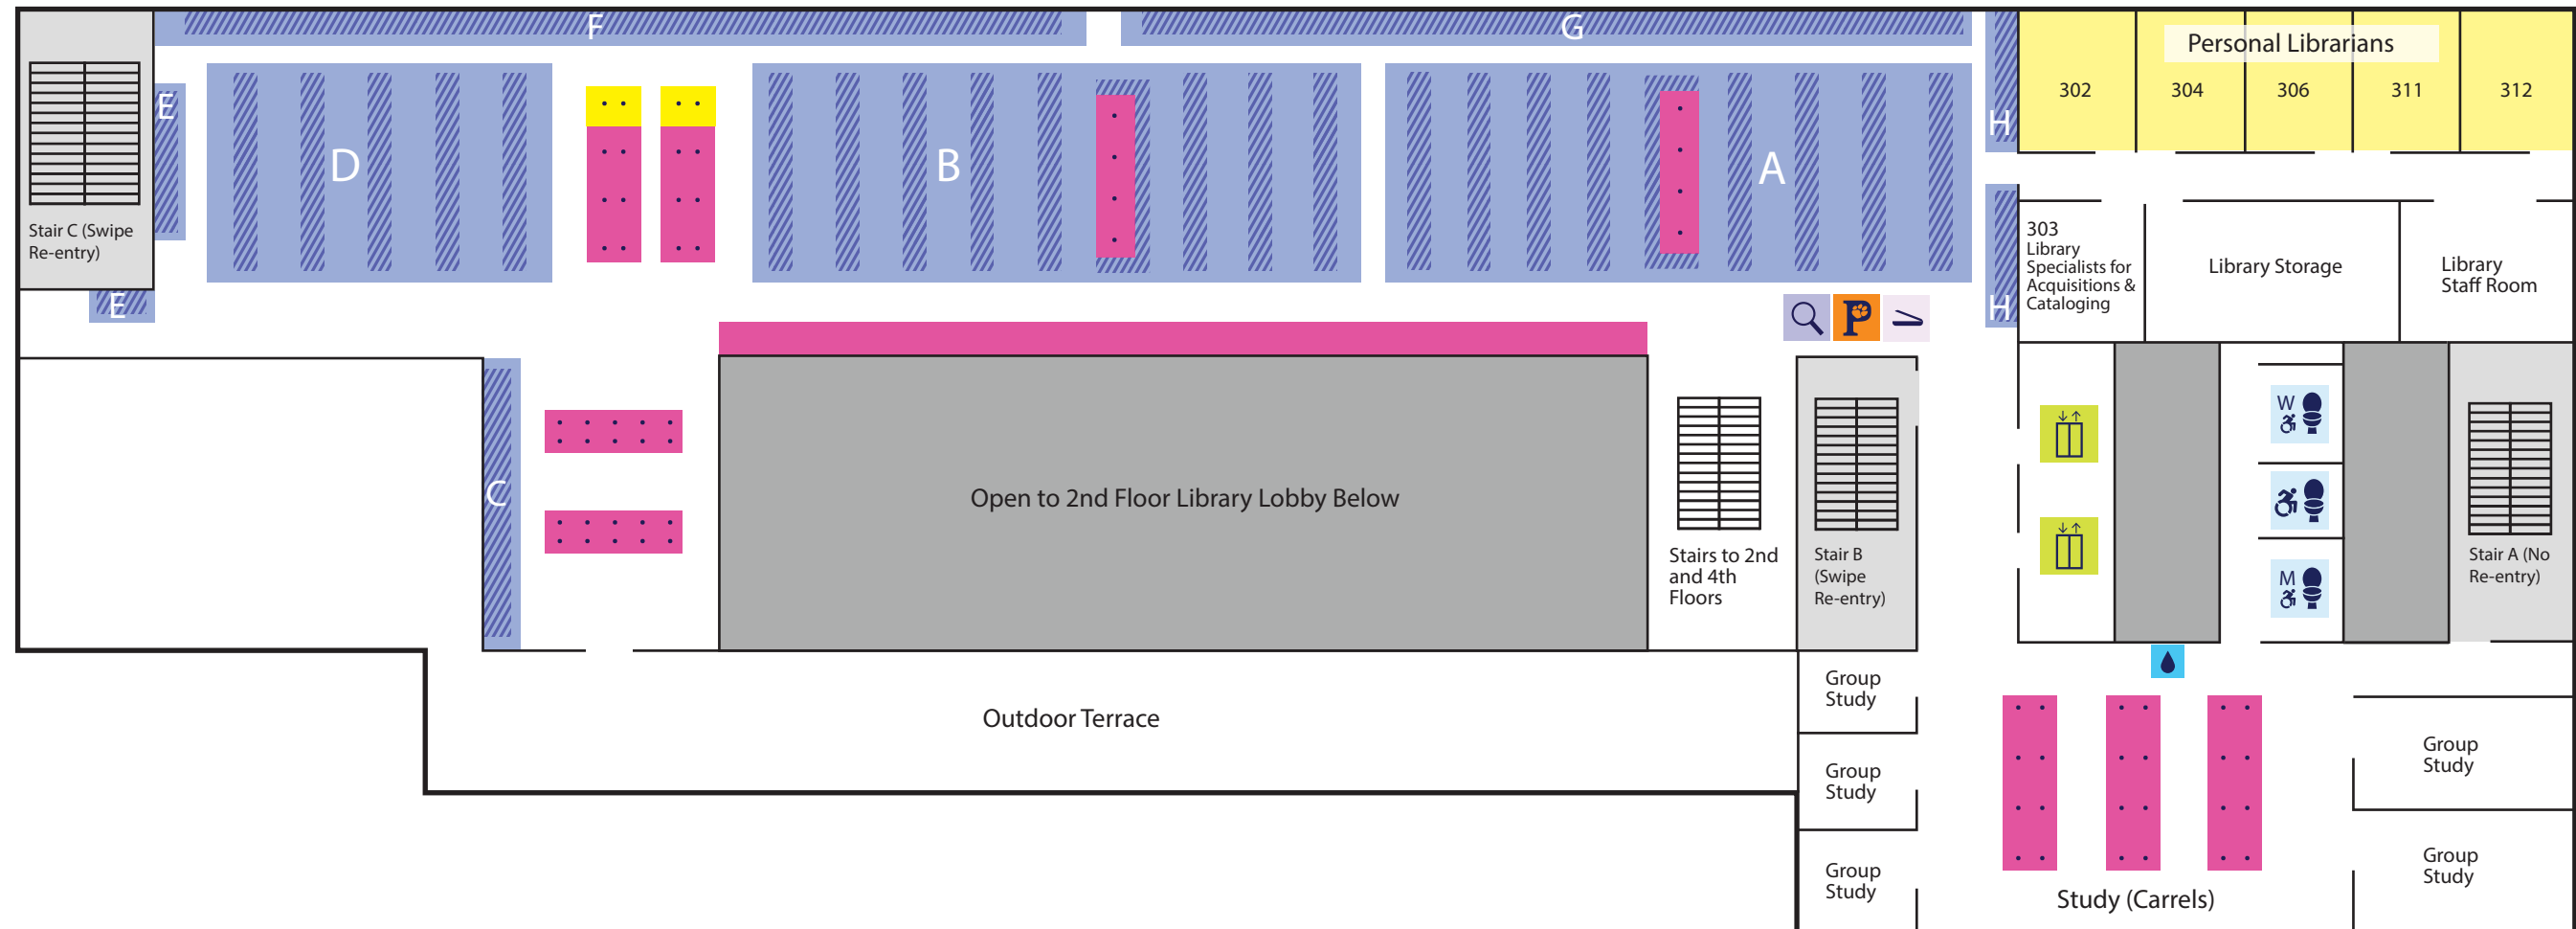

3rd Floor

Books and other media	PawPrint Station	Gender Inclusive Bathroom
Computer	Scanner	Women's Bathroom
Elevator	Tables and carrels	Men's Bathroom
Lookup Station	Tables and carrels, adjustable height	
Open Seating	Water