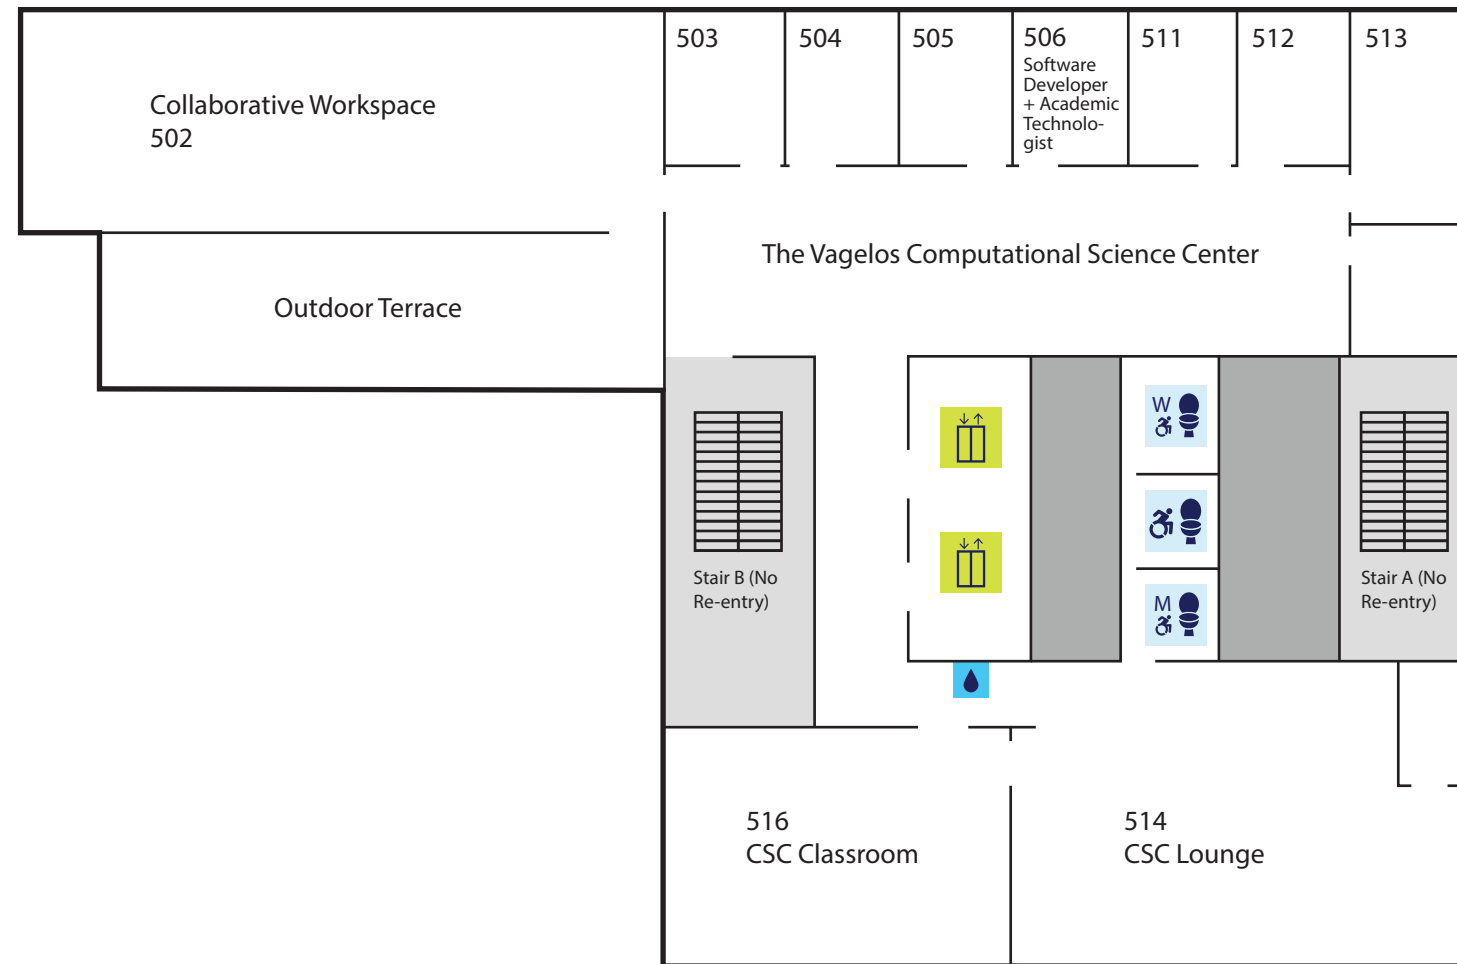

# Lower Level

- |   |   |   |
|---|---|---|
|  Books and other media |  PawPrint Station                      |  Gender Inclusive Bathroom |
|  Computer              |  Scanner                               |  Women's Bathroom          |
|  Elevator              |  Tables and carrels                    |  Men's Bathroom            |
|  Lookup Station        |  Tables and carrels, adjustable height |   |
|  Open Seating          |  Water                                 |   |

# 3rd Floor

- |   |   |   |
|---|---|---|
|  Books and other media |  PawPrint Station                      |  Gender Inclusive Bathroom |
|  Computer              |  Scanner                               |  Women's Bathroom          |
|  Elevator              |  Tables and carrels                    |  Men's Bathroom            |
|  Lookup Station        |  Tables and carrels, adjustable height |   |
|  Open Seating          |  Water                                 |   |

# 4th Floor

- |   |   |   |
|---|---|---|
|  Books and other media |  PawPrint Station                      |  Gender Inclusive Bathroom |
|  Computer              |  Scanner                               |  Women's Bathroom          |
|  Elevator              |  Tables and carrels                    |  Men's Bathroom            |
|  Lookup Station        |  Tables and carrels, adjustable height |   |
|  Open Seating          |  Water                                 |   |

# 5th Floor

- |   |   |   |
|---|---|---|
|  Books and other media |  PawPrint Station                      |  Gender Inclusive Bathroom |
|  Computer              |  Scanner                               |  Women's Bathroom          |
|  Elevator              |  Tables and carrels                    |  Men's Bathroom            |
|  Lookup Station        |  Tables and carrels, adjustable height |   |
|  Open Seating          |  Water                                 |   |